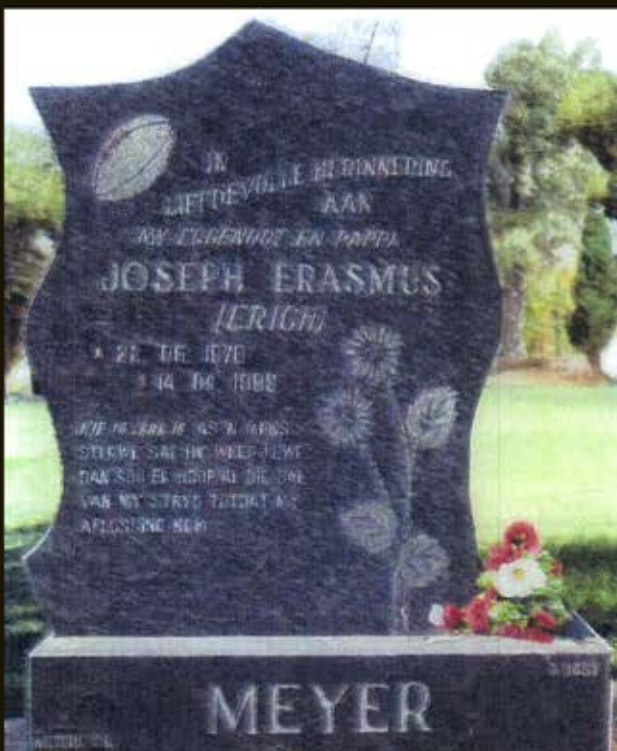

# NEWCASTLE GRANITE WORKS

15 MARCONI DRIVE  
NEWCASTLE INDUSTRIAL  
TEL: 034 - 3758304  
FAX: 034 - 3758338

ALL IMAGES CONTAINED IN THIS DOCUMENT REMAINS THE PROPERTY OF  
NEWCASTLE GRANITE WORKS

MG 005

MG 006