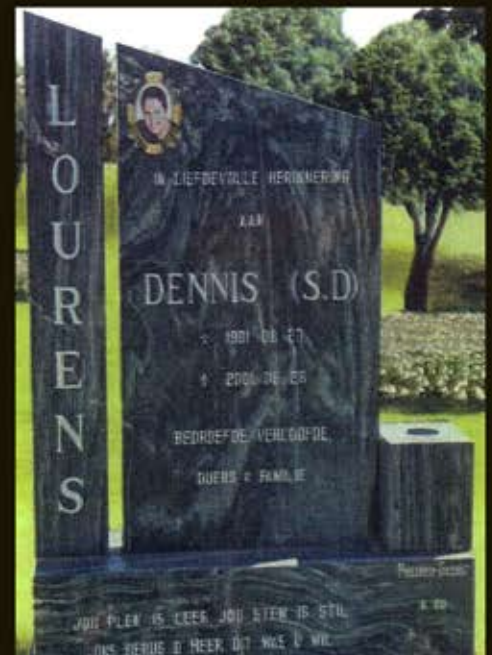

# NEWCASTLE GRANITE WORKS

15 MARCONI DRIVE  
NEWCASTLE INDUSTRIAL  
TEL: 034 - 3758304  
FAX: 034 - 3758338

ALL IMAGES CONTAINED IN THIS DOCUMENT REMAINS THE PROPERTY OF  
NEWCASTLE GRANITE WORKS

MG 059

MG 060