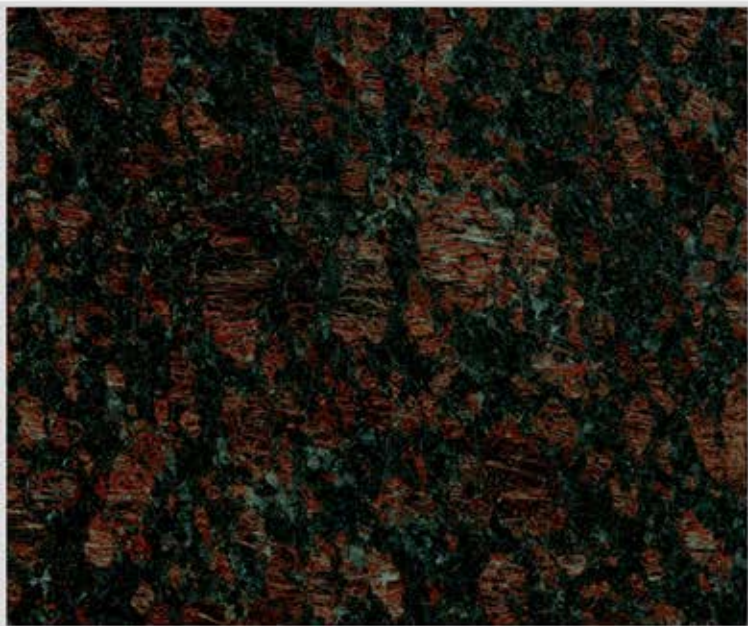

AUTUMN BROWN