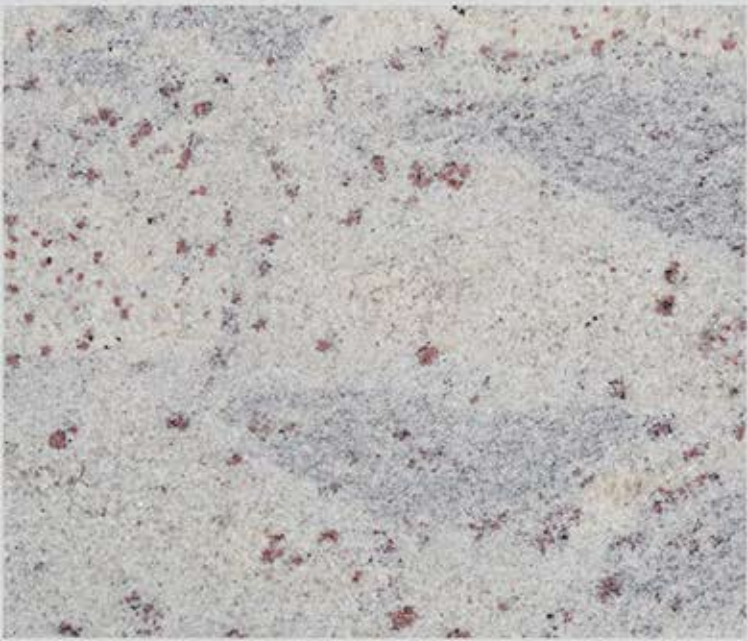

KASHMIR WHITE