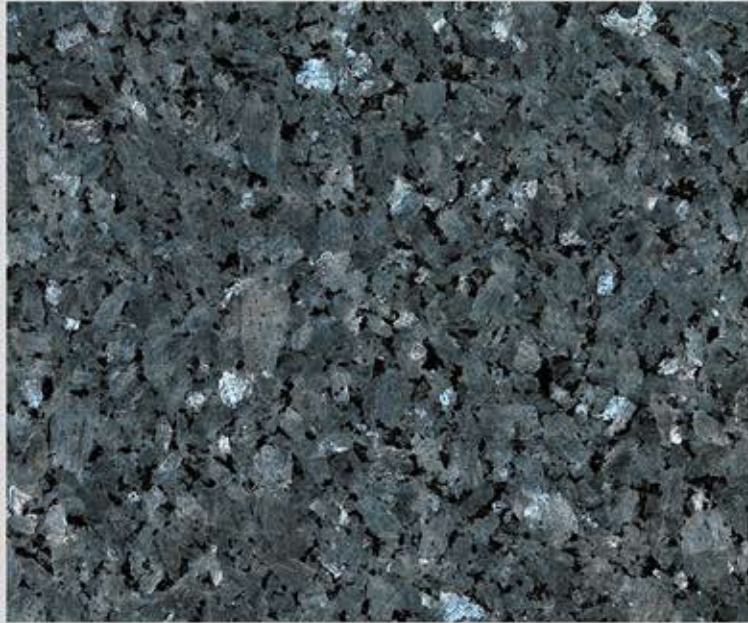

GRANITE

GRANITE

15 MARCONI DR,
NEWCASTLE, KZN

082 466 1186
084 566 1186
034 37 58304

www.nngw.co.za | ngw@mweb.co.za

BLUE PEARL

Colour, shade, movement and graining of actual product may vary from sample or image.