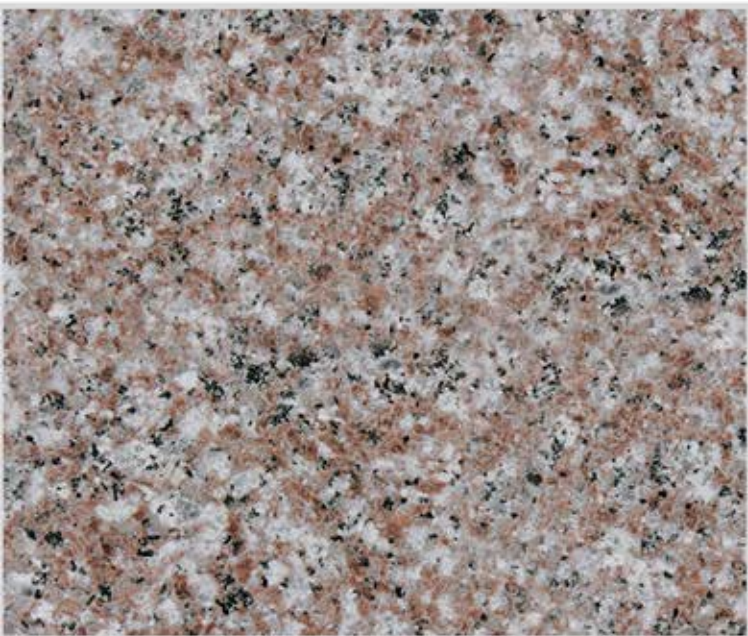

COLONIAL WHITE

COLONIAL CREAM

GRIGIO MAHOGANY

GIALLO NEBBIA

Colour, shade, movement and graining of actual product may vary from sample or image.

GRANITE

GRANITE

15 MARCONI DR,
NEWCASTLE, KZN