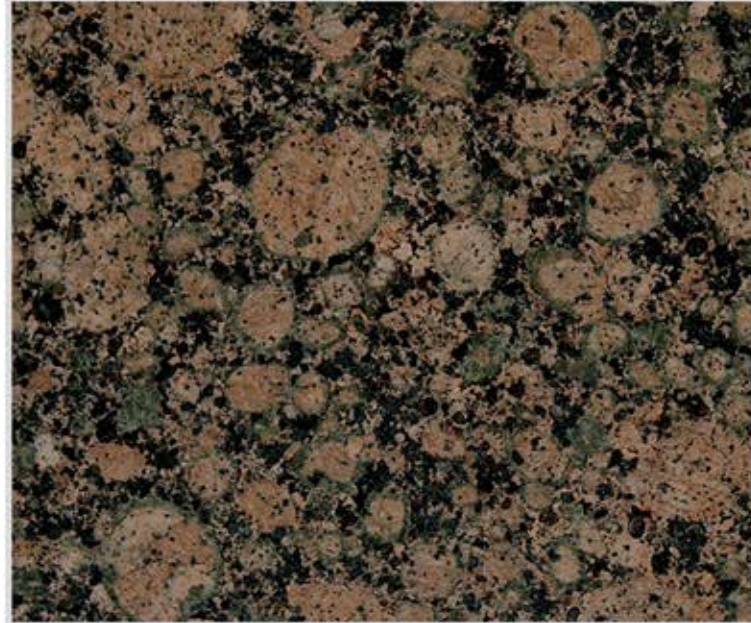

BALTIC BROWN