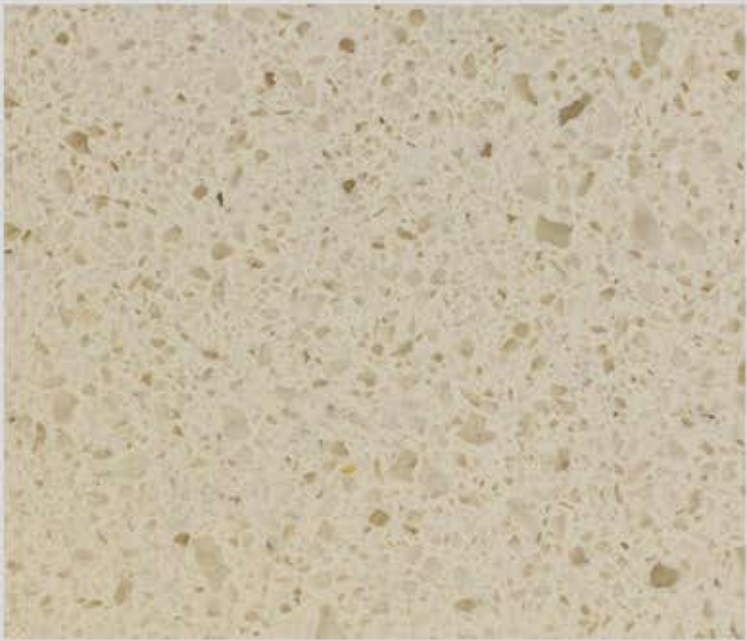

QUARTZ

15 MARCONI DR,
NEWCASTLE, KZN

082 466 1186
084 566 1186
034 37 58304

www.nngw.co.za | ngw@mweb.co.za

BEACH