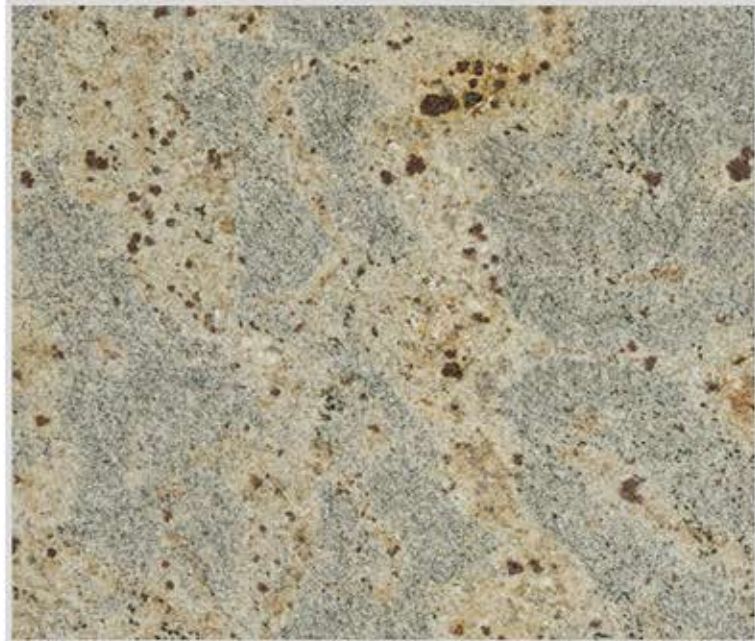

COLONIAL WHITE

COLONIAL CREAM

GRIGIO MAHOGANY

GIALLO NEBBIA

Colour, shade, movement and graining of actual product may vary from sample or image.

GRANITE

GRANITE

15 MARCONI DR,
NEWCASTLE, KZN

082 466 1186
084 566 1186
034 37 58304

www.nngw.co.za | ngw@mweb.co.za

KASHMIR WHITE

KASHMIR GOLD

IVORY FANTASY

IVORY COAST

Colour, shade, movement and graining of actual product may vary from sample or image.