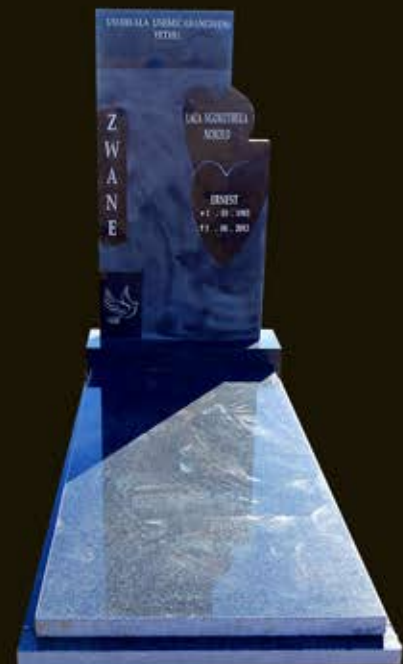

NEWCASTLE

GRANITE

WORKS

15 MARCONI DRIVE
NEWCASTLE INDUSTRIAL
TEL: 034 - 3758304
FAX: 034 - 3758338

ALL IMAGES CONTAINED IN THIS DOCUMENT REMAINS THE PROPERTY OF
NEWCASTLE GRANITE WORKS

NGW 008